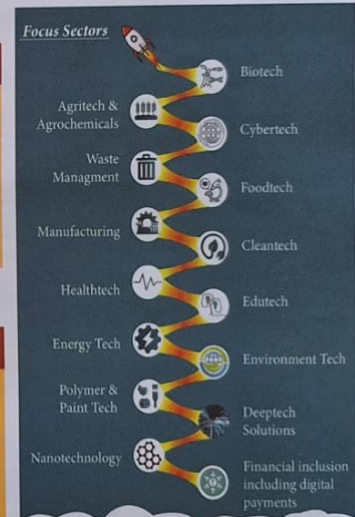

Mission :

- Provide a platform and nurture the entrepreneurial aspirations amongst the citizens of North Maharashtra region.
- Empower start-ups to contribute significantly to region's economic growth and create employment opportunities for all sections of society.
- Develop robust infrastructure and ease the regulatory framework to spur the development of the start-up ecosystem.

First Cohort - Startup Portfolio

Validation	Early Traction	Scaling	Graduated
• Agrikranti Solutions Pvt. Ltd., Boradi. • Samarth Online Services LLP • Mahurkar Innovatives Pvt Ltd	• Master Technologies Pvt. Ltd., Jalgaon • Orgonutrients Pvt Ltd • Supriya Charging & Infrastructure LLP, Jalgaon • Shri Ram Samarth Biotech, Jamner	• Aesthetika Eco Research Pvt. Ltd., Nashik • Agri Waste Pvt Ltd • Ram Antivirus Pvt. Ltd., Jalgaon • Healthy Crumbs Pvt. Ltd., Aurangabad	• 1) DRT FLY Pvt Ltd., Amalner • 2) Minksha Innovation Pvt. Ltd., Bhusawal

Second Cohort - Startup Portfolio

Ideation	Validation	Early Traction
• Project - Polymer Preparation (Individual) • Cerevar Tech Private Limited • KM. ENGINEERING. PVT. LTD • Invento Processing Tools Private Limited	• 1) Pruvains Biotech Private Limited • 2) Metamind Healthtech Private Limited • 3) Valuationwala.com • 4) Robofeast Pvt. Ltd	• Nasak Agro Private Limited • Supralina Nutrisol Private Limited • Ajay Digital Solar Fencing

If you have innovative Business Idea kindly register.

An Incubation Centre hosted by Kavayitri Bahinabai Chaudhari North Maharashtra University, Jalgaon

(Section 8 Company CIN : U85300MH2019NPL330765)

Empowered by Department of Skill Development and Entrepreneurship, Govt. of Maharashtra under Maharashtra State

Innovation Society Incubator Scheme NMU Admin Building, North Maharashtra University, Bambhori, Jalgaon. MH 425002 India

<https://kciil-kbcnmu.in/> kciil@nmu.ac.in 0257 2257448 [/kciil.msins](https://www.facebook.com/kciil.msins) [/in/kciil/](https://www.linkedin.com/company/kciil/) [/kciiljalgaon](https://twitter.com/kciiljalgaon) [kciil_kbcnmu](https://www.instagram.com/kciil_kbcnmu) [kciil](https://www.youtube.com/channel/UCkciil)